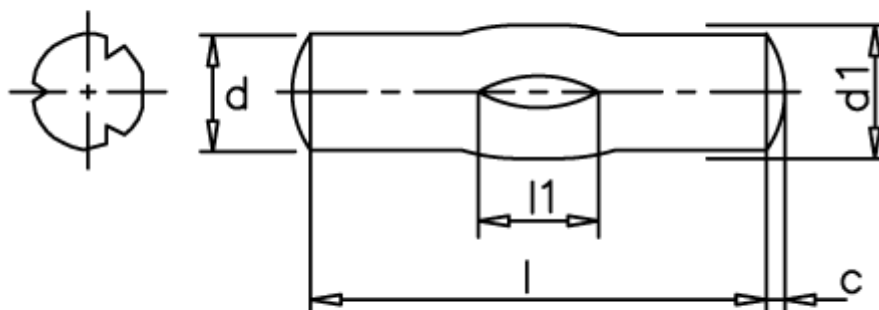

# Data Sheet

Article number: 08084132

Description: KLEE Slotted pin S8 6x35  
Steel

## Measures

---

d1 = 6.0  
d2 = 6.25  
Length = 26-36